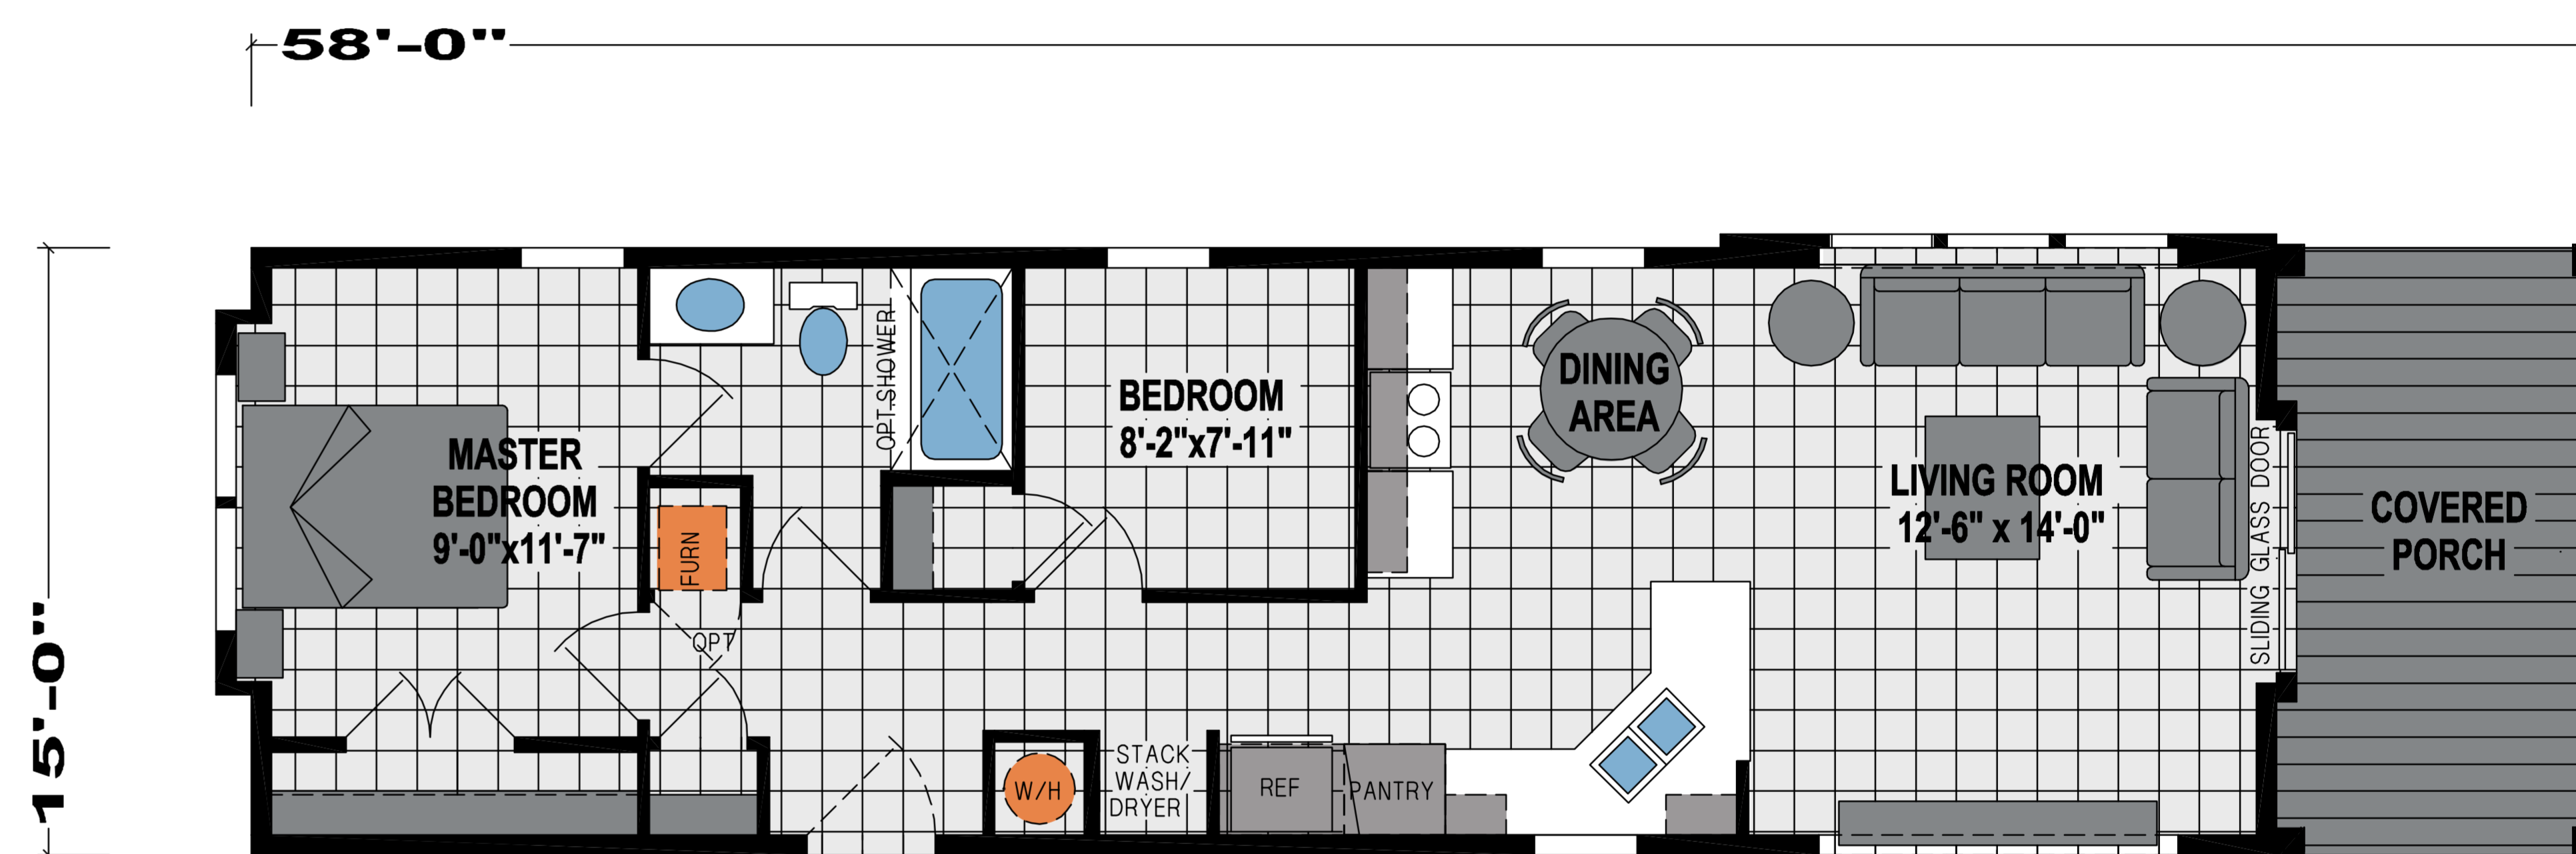

ARTIST RENDERING

**MODEL
A 700 B**

**1 BED-1 BATH
630 SQ.FT.**

OPTIONAL
KITTOPIA™
KITCHEN DESIGN

ARTIST RENDERING

MODEL
A701B

2 BED-1 BATH
750 SQ.FT.

OPTIONAL
KITTOPIA™
KITCHEN DESIGN

CONTEMPORARY CABIN

STANDARD FEATURES

▲ MODEL 700B

CONSTRUCTION

- Sloped Sidewalls
- Sloped Ceilings Throughout
- 2x6 Exterior Walls
- 2x3 Interior Walls
- 1/12 Roof Pitch
- 30# Roof Load
- 2 x 8 Joists
- Detachable Hitch
- Thermal Zone II
- R 38-19-11 Insulation

EXTERIOR

- Vinyl Siding with House Wrap
- OSB Sheathing on Sides and Ends
- Raised Rib Metal Roof
- Sliding Glass Door (Per Floor Plan)
- Single-Hung Low-E Windows

INTERIOR

- Linoleum Throughout
- Mini Blinds
- Vinyl on Gypsum
- 1 1/2" Crown Molding
- 1 1/2" Base
- 1 1/2" Casing
- Lip Molding with Wrapped Luan Jambs on Exterior Doors and Windows

APPLIANCES/AUDIO VISUAL

- 18 Cu. Ft. Refrigerator
- 30" Black Electric Range
- Lighted Range Hood

BATH FEATURES

- Flat Panel Cabinet Doors
- Hardwood Cabinet Stiles
- 1-Piece Fiberglass Tub/Shower
- Self-Edge HPL Countertop
- China Lavatory Bowls
- Dual-Handle Lavatory Faucets
- Elongated China Commodes
- Power Vent Fan with Light