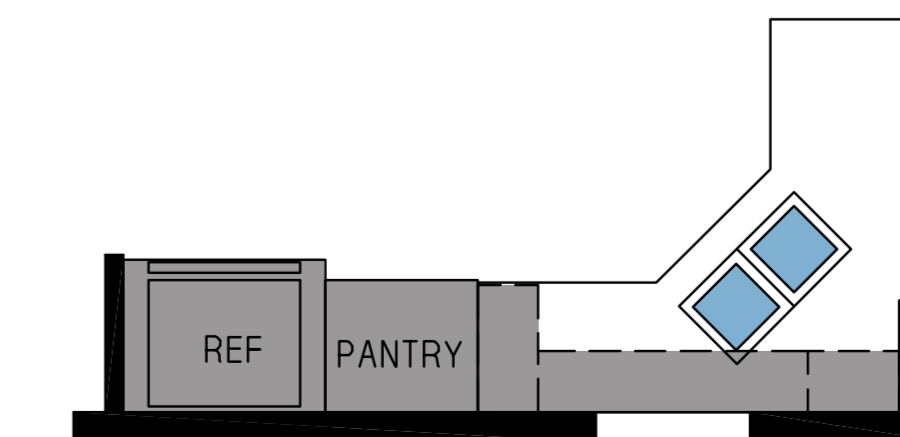

SKYLINE[®]

**CONTEMPORARY
CABIN**

CONTEMPORARY CABIN

Inspired touches make the Contemporary Cabin Series by Skyline Homes anything but ordinary. Skyline offers a one and two bedroom model, each with one bath. Whether you opt for the base floor plan or the optional Kittopia Kitchen Package, you're sure to find a comfortable place to call home. Manufactured in Arkansas City, Kansas and backed by over 65 years of manufacturing experience, a 12-month warranty and stellar customer service — take a look for yourself to see why the Contemporary Cabin Series is the right decision for you and your family.

ARTIST RENDERING

**MODEL
A 700 B**

**1 BED-1 BATH
630 SQ.FT.**

OPTIONAL
KITTOPIA™
KITCHEN DESIGN

ARTIST RENDERING

MODEL
A701B

2 BED-1 BATH
750 SQ.FT.

OPTIONAL
KITTOPIA™
KITCHEN DESIGN

CONTEMPORARY CABIN

STANDARD FEATURES

▲ MODEL 700B

CONSTRUCTION

- Sloped Sidewalls
- Sloped Ceilings Throughout
- 2x6 Exterior Walls
- 2x3 Interior Walls
- 1/12 Roof Pitch
- 30# Roof Load
- 2 x 8 Joists
- Detachable Hitch
- Thermal Zone II
- R 38-19-11 Insulation

EXTERIOR

- Vinyl Siding with House Wrap
- OSB Sheathing on Sides and Ends
- Raised Rib Metal Roof
- Sliding Glass Door (Per Floor Plan)
- Single-Hung Low-E Windows

INTERIOR

- Linoleum Throughout
- Mini Blinds
- Vinyl on Gypsum
- 1 1/2" Crown Molding
- 1 1/2" Base
- 1 1/2" Casing
- Lip Molding with Wrapped Luan Jambs on Exterior Doors and Windows