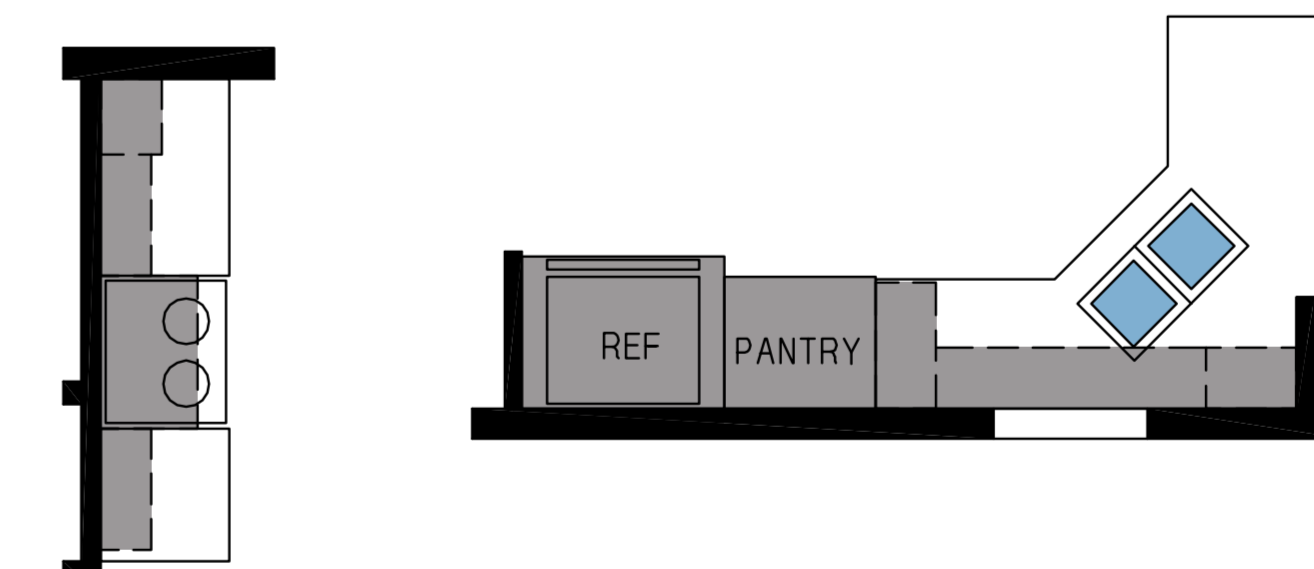

ARTIST RENDERING

**MODEL
A 700 B**

**1 BED-1 BATH
630 SQ.FT.**

OPTIONAL
KITTOPIA™
KITCHEN DESIGN

ARTIST RENDERING

MODEL
A701B

2 BED-1 BATH
750 SQ.FT.

OPTIONAL
KITTOPIA™
KITCHEN DESIGN

CONTEMPORARY CABIN

STANDARD FEATURES

▲ MODEL 700B

CONSTRUCTION

- Sloped Sidewalls
- Sloped Ceilings Throughout
- 2x6 Exterior Walls
- 2x3 Interior Walls
- 1/12 Roof Pitch
- 30# Roof Load
- 2 x 8 Joists
- Detachable Hitch
- Thermal Zone II
- R 38-19-11 Insulation

EXTERIOR

- Vinyl Siding with House Wrap
- OSB Sheathing on Sides and Ends
- Raised Rib Metal Roof
- Sliding Glass Door (Per Floor Plan)
- Single-Hung Low-E Windows

INTERIOR

- Linoleum Throughout
- Mini Blinds
- Vinyl on Gypsum
- 1 1/2" Crown Molding
- 1 1/2" Base
- 1 1/2" Casing
- Lip Molding with Wrapped Luan Jambs on Exterior Doors and Windows