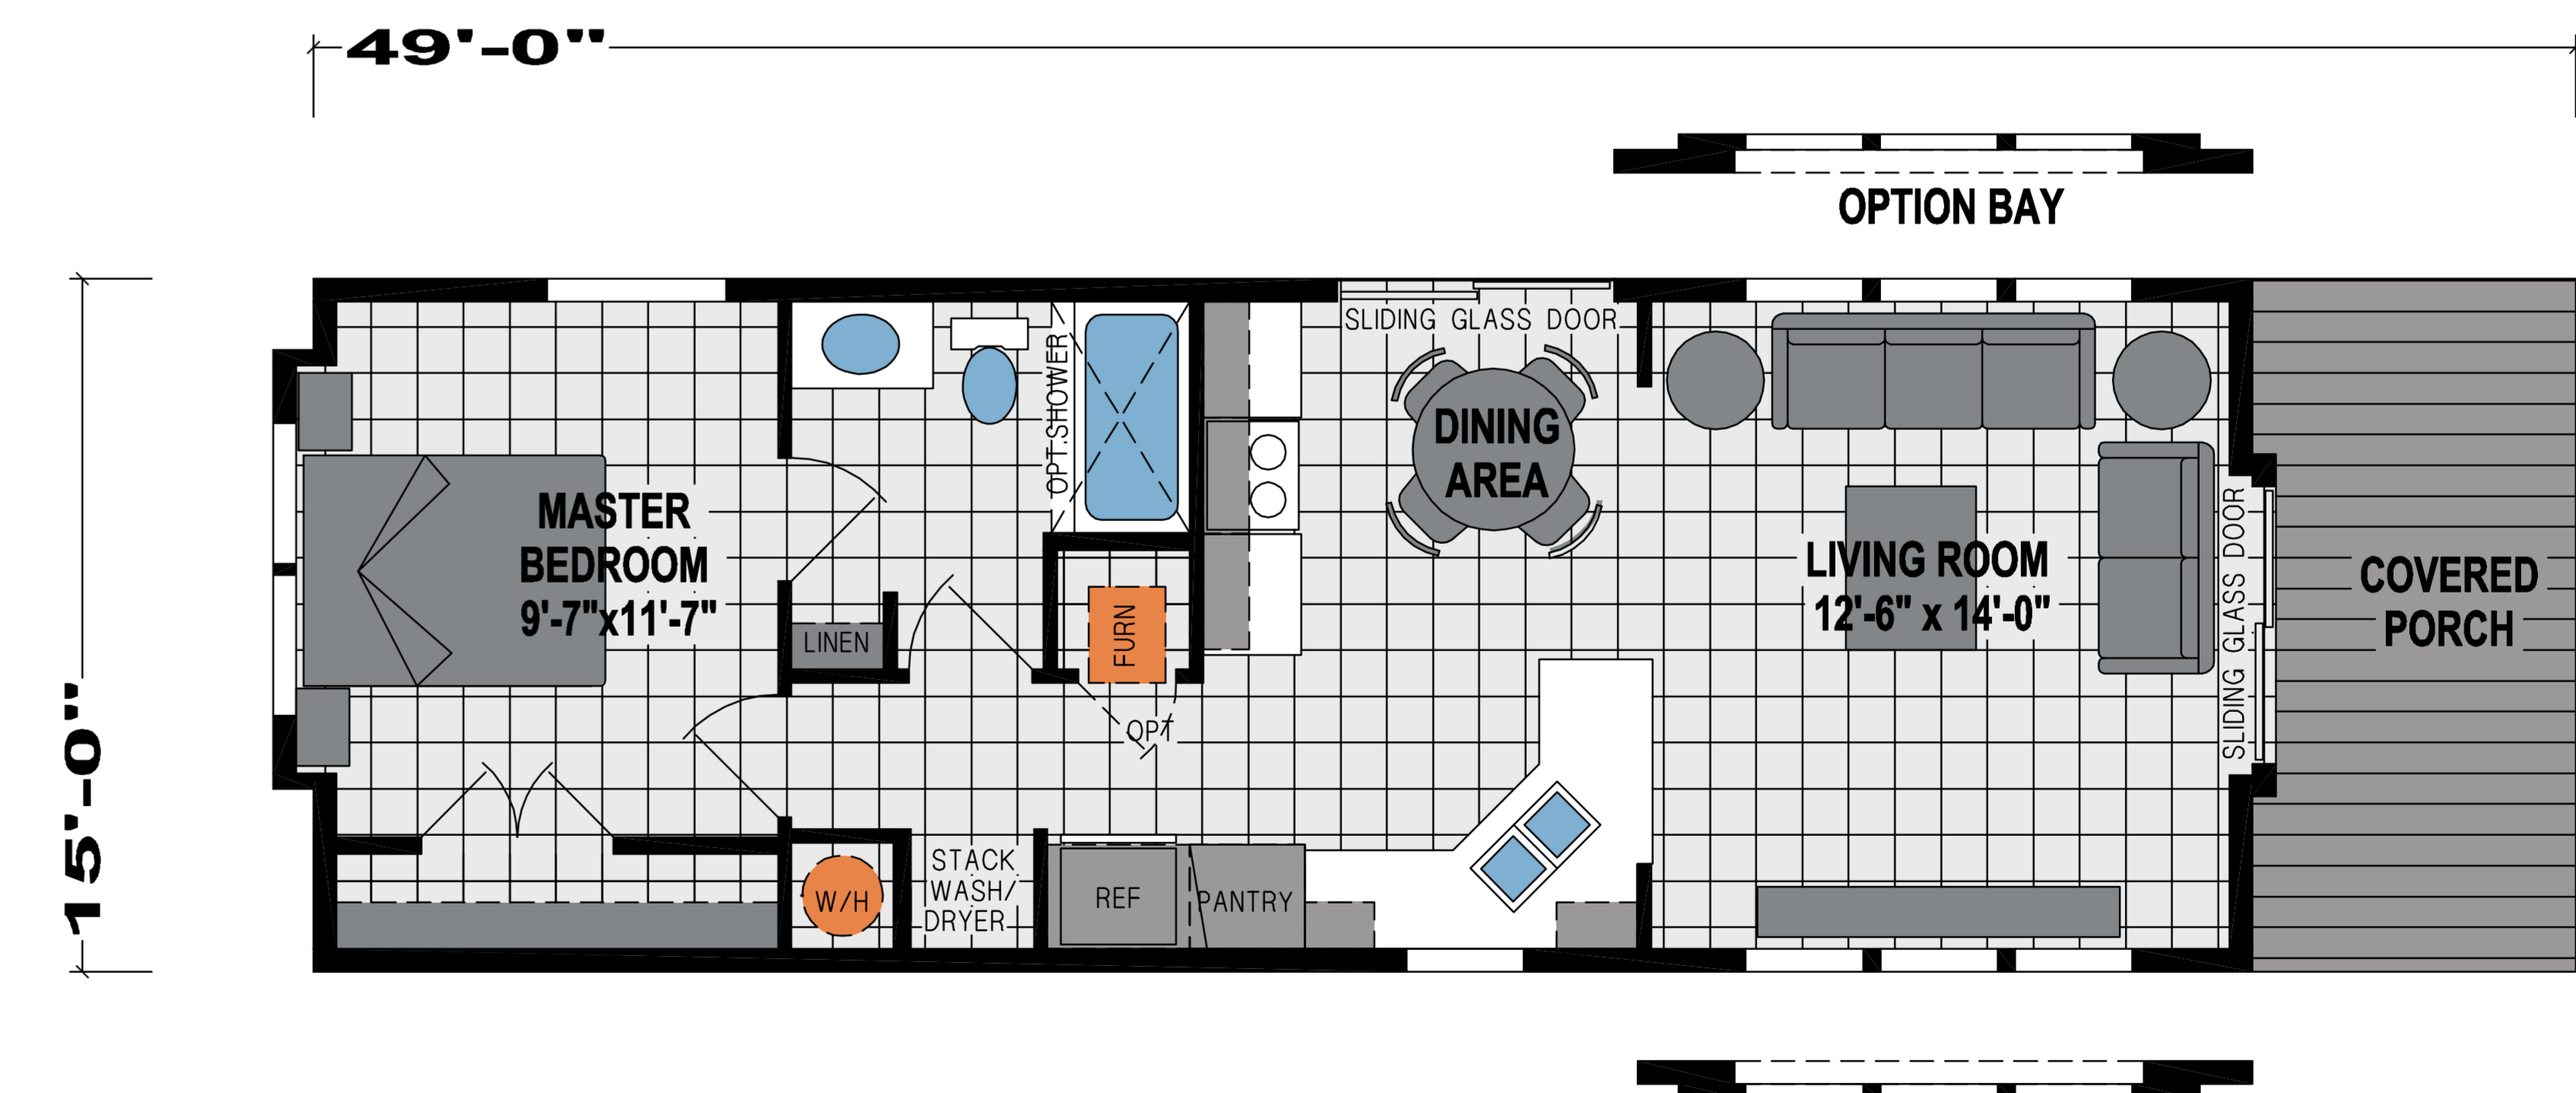

SKYLINE[®]

**CONTEMPORARY
CABIN**

CONTEMPORARY CABIN

Inspired touches make the Contemporary Cabin Series by Skyline Homes anything but ordinary. Skyline offers a one and two bedroom model, each with one bath. Whether you opt for the base floor plan or the optional Kittopia Kitchen Package, you're sure to find a comfortable place to call home. Manufactured in Arkansas City, Kansas and backed by over 65 years of manufacturing experience, a 12-month warranty and stellar customer service — take a look for yourself to see why the Contemporary Cabin Series is the right decision for you and your family.

ARTIST RENDERING

**MODEL
A 700 B**

**1 BED-1 BATH
630 SQ.FT.**

OPTIONAL
KITTOPIA™
KITCHEN DESIGN

ARTIST RENDERING

MODEL
A701B

2 BED-1 BATH
750 SQ.FT.

OPTIONAL
KITTOPIA™
KITCHEN DESIGN

CONTEMPORARY CABIN

STANDARD FEATURES

▲ MODEL 700B

CONSTRUCTION

- Sloped Sidewalls
- Sloped Ceilings Throughout
- 2x6 Exterior Walls
- 2x3 Interior Walls
- 1/12 Roof Pitch
- 30# Roof Load
- 2 x 8 Joists
- Detachable Hitch
- Thermal Zone II
- R 38-19-11 Insulation

EXTERIOR

- Vinyl Siding with House Wrap
- OSB Sheathing on Sides and Ends
- Raised Rib Metal Roof
- Sliding Glass Door (Per Floor Plan)
- Single-Hung Low-E Windows

INTERIOR

- Linoleum Throughout
- Mini Blinds
- Vinyl on Gypsum
- 1 1/2" Crown Molding
- 1 1/2" Base
- 1 1/2" Casing
- Lip Molding with Wrapped Luan Jambs on Exterior Doors and Windows